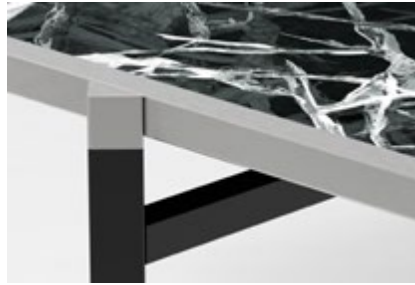

Diamond Cross Frame Buffet Tables

Designed to Fit.
Built to Last.

*Rectangle Table: Yaki Oak (Y0621) Laminate
Brushed Stainless Steel Frame
30" x 60" (76cm x 152cm) Top
36" (91cm) Height*

DIAMOND CROSS FRAME

The elegant, simple design of the Diamond Cross Frame Buffet Tables makes any event a show stopper. The reversible tops and modular design makes any arrangement possible for any event. The top lifts off with no clasps or triggers and the frame folds flat. Simply roll the tops and frames into and out of storage on one of our table caddies.

Compact Storage

Simply lift the top off the frame and then fold the free standing frame flat and place them on the caddy. One table frame folds flat to a thickness of 3-3.5" (8-9cm).

Customize

Choose two laminates from our extensive laminate library for the reversible top and choose from five standard durable frame finish options.