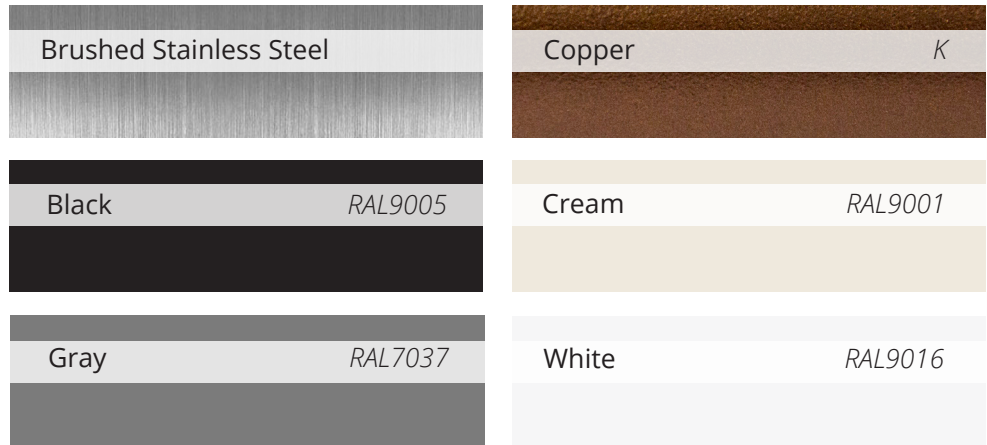

# MOBILE DISPLAY TOWER OPTIONS

SICO® Display Towers have several options that will allow for brand and decor matching. See below for a full list of our standard finish options. All shelves are able to be finished on both sides in either laminate or wood veneer. Laminate allows for two different options on each side. The wood veneer option must be the same on both sides of the shelf. The frame is finished in powder coat or brushed stainless steel.

## Frame Finishes

\*All options are subject to change. Colors are representative only.