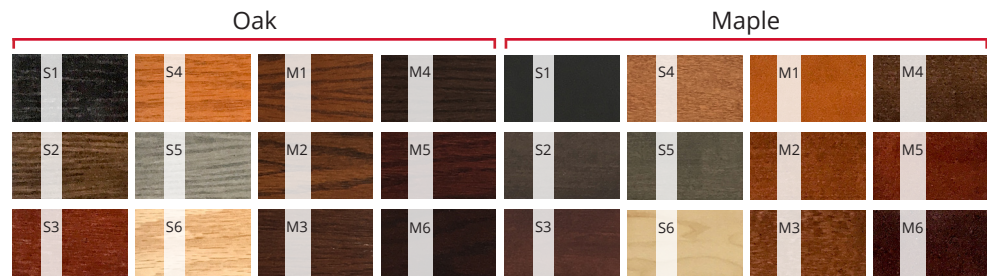

# MOBILE DISPLAY TOWER OPTIONS

SICO® Display Towers have several options that will allow for brand and decor matching. See below for a full list of our standard finish options. All shelves are able to be finished on both sides in either laminate or wood veneer. Laminate allows for two different options on each side. The wood veneer option must be the same on both sides of the shelf. The frame is finished in powder coat or brushed stainless steel.

## Laminates

## Wood Veneer

## Frame Finishes

\*All options are subject to change. Colors are representative only.