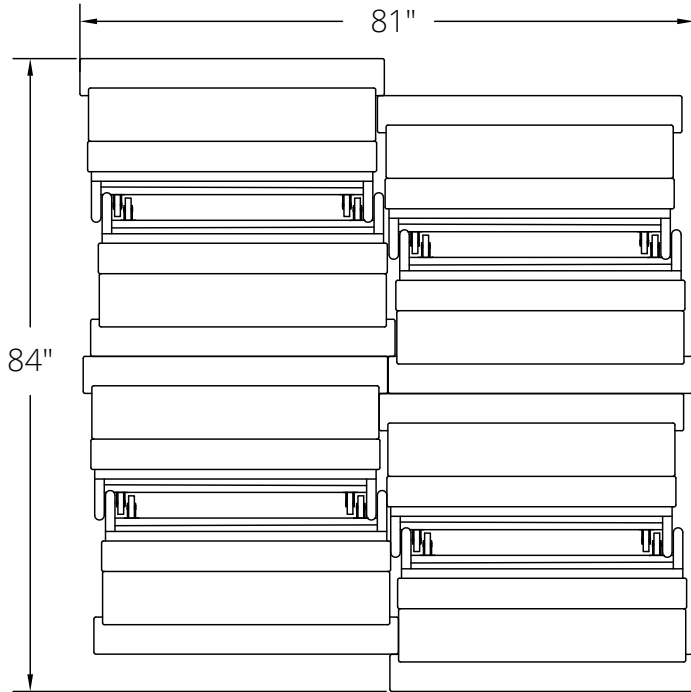

Choose Color

Port

Black

*Additional delivery times may apply.

SPECIFICATIONS

Standard & Pillow Top Foundation Thickness: 4" (10cm)

Economy Bunkie Board Thickness: 1.5" (4cm)

Storage Configuration *(Based on Eight (8) Twin Size Standard Mobile Sleepers)*