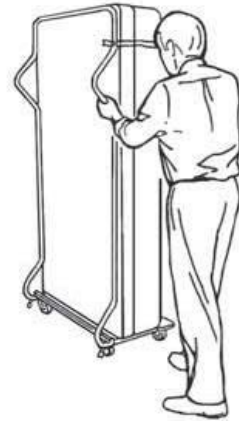

Roll Away Bed

Designed for comfort.
Built to Last.

*Pictured:
Std. Mobile Sleeper- Twin
Model #: BMS22TB*

SICO® QUALITY

Offer your guests the most comfortable sleeping experience while maximising your ROI. When added capacity is needed, simply roll a SICO® Mobile Sleeper into your guests' room. Problem solved. Your guests have a restful sleep experience and you rest easy knowing the sleeper is from SICO®.

Easy Transport

Roll your bed into place with ease. Simply lower or raise the bed in and out of use.

Mobile Sleeper Features

Laminate Headboard with Armor-Edge®

Multiple Mattress Options

Pillow Strap*

Pivot Points for Easy Lowering