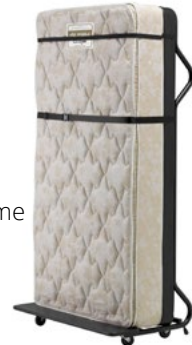

Space Design

Take advantage of our FREE space design service to determine the optimal layout and number of products for your space.

OPTIONS

Choose Bed Type

Standard:
Standard thickness
mattress & vinyl
foundation for a
classic look and feel

Foundation:
Canadian Spruce Frame
Polyurethane Topper
FR Beige Soster Top
Vinyl Bottom & Sid

Pillow Top*:
Extra plush top
on the mattress
adds another layer
of comfort

Foundation:
Canadian Spruce Frame
Polyurethane Topper
FR Beige Soster Top
Vinyl Bottom & Sides