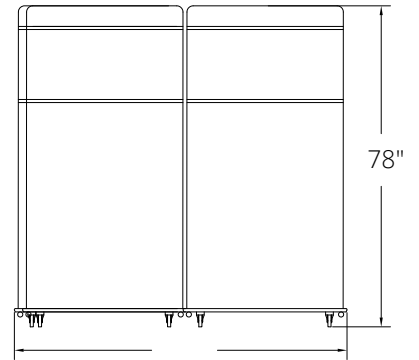

Choose Color

Port

Black

*Additional delivery times may apply.

SPECIFICATIONS

Standard & Pillow Top Foundation Thickness: 4" (10cm)

Economy Bunkie Board Thickness: 1.5" (4cm)

Storage Configuration *(Based on Eight (8) Twin Size Standard Mobile Sleepers)*