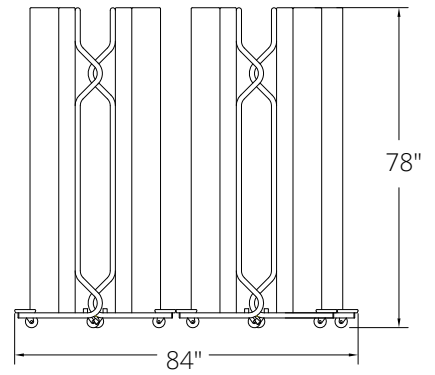

Choose Color

Port

Black

*Additional delivery times may apply.

SPECIFICATIONS

Standard & Pillow Top Foundation Thickness: 4" (10cm)

Economy Bunkie Board Thickness: 1.5" (4cm)

Storage Configuration *(Based on Eight (8) Twin Size Standard Mobile Sleepers)*