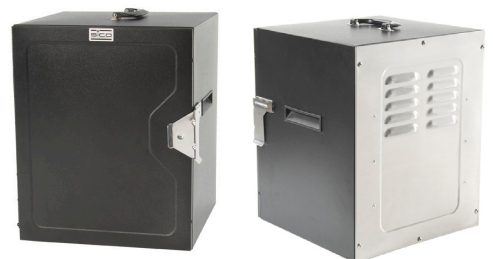

Electric Food Warmers

The Socializer needs no caddy. In fact, one person can easily fold and roll this table into service or storage. There is no lifting necessary, no parts to assemble, and no hassles! Because of its unique leg design and folding top, the Socializer nests in a minimum of storage space and each additional unit requires only 15.24 cm of storage width.